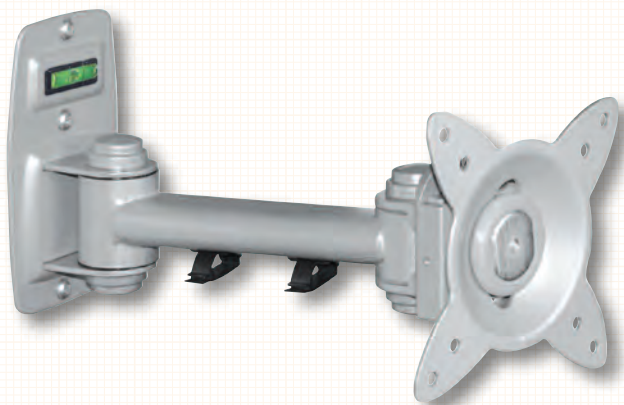

SV8

SPECIFICATION

- Max support: 15kg
- Screen size: 10" – 24" (25.5cm – 70cm)
- Quick release feature
- Tilt: 15° up / down
- Swivel: 180°
- Pivot: 360°
- VESA Compatible: 75/100mm
- Extension: 3.78" – 9.88" (96 – 251mm)
- Integrated spirit level
- Cable management system
- In silver

SV9