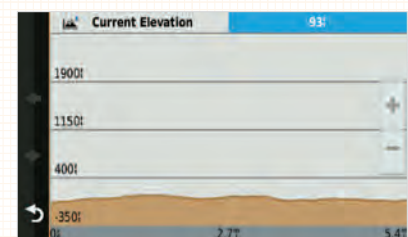

The Caravan and Motorhome Club directory

Caravan and Motorhome profile

Traffic reports

Junction view

Filter sites by amenities

The Caravan and Motorhome Club sites

Elevation profile