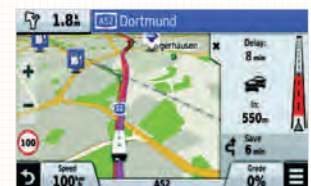

Live digital traffic

w183 x h94 x d15mm

Weight .3192kg

SATELLITE NAVIGATION WITH DASH-CAM