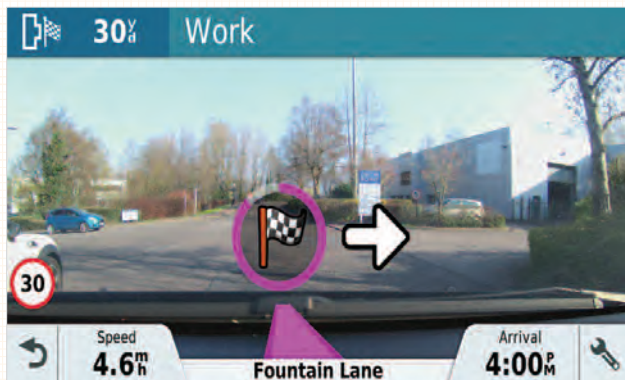

The unit can also easily be removed from its magnetic mount allowing you to take close-up pictures of any collision damage with the Snapshot feature.

Optional GPS overlay provides location, speed, date and time to precisely record when and where an incident occurred. An 8 GB microSD™ card is included. Play back video footage right on the Tourer One Plus large 6" display.

## FEATURES

- 6" Display guides you to your destination with a pinch-to-zoom, capacitive glass display & easy route-shaping feature
- Caravan and Motorhome Vehicle Profile shows speed limits, height restrictions and driver alerts for sharp curves and more
- Three exclusive **Caravan and Motorhome Club** data bases
- Extensive European Caravan and Motorhome site data bases
- Free European Lifetime Map updates via PC or Mac
- Free Lifetime Digital Traffic
- Road Warnings, Elevation Profile, Fatigue Warning, Forward Collision Warning, Lane Departure Warning and Driver Alerts
- Hands-free features include Bluetooth® calling, smart notifications and voice-activated navigation
- Navigate Complex Interchanges with “spoken turn-by-turn” directions and active lane guidance
- Garmin Real Vision
- TripAdvisor Travel POIs with ratings
- Powered Magnetic Mount

The Caravan and Motorhome Club directory

Forward Collision Warning – Alerts if you drive too close to the car ahead.

Garmin Real Vision – Displays camera view when approaching selected destinations.

Lane Departure Warning – Alerts if you drive off-road or into oncoming traffic.