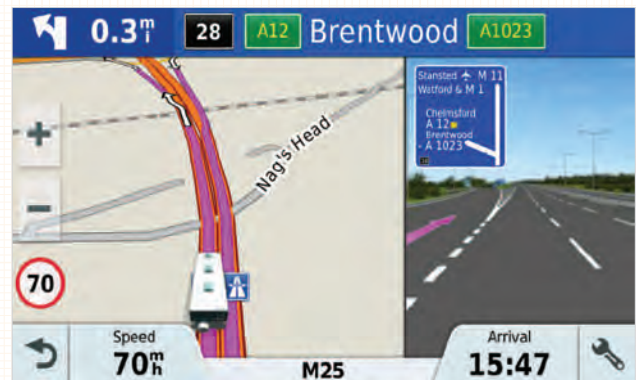

Junction view