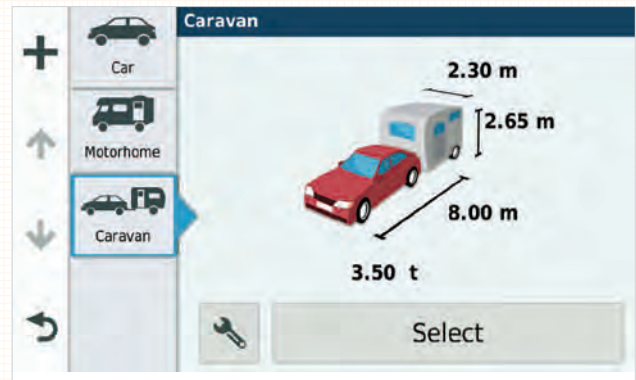

Caravan and Motorhome profile