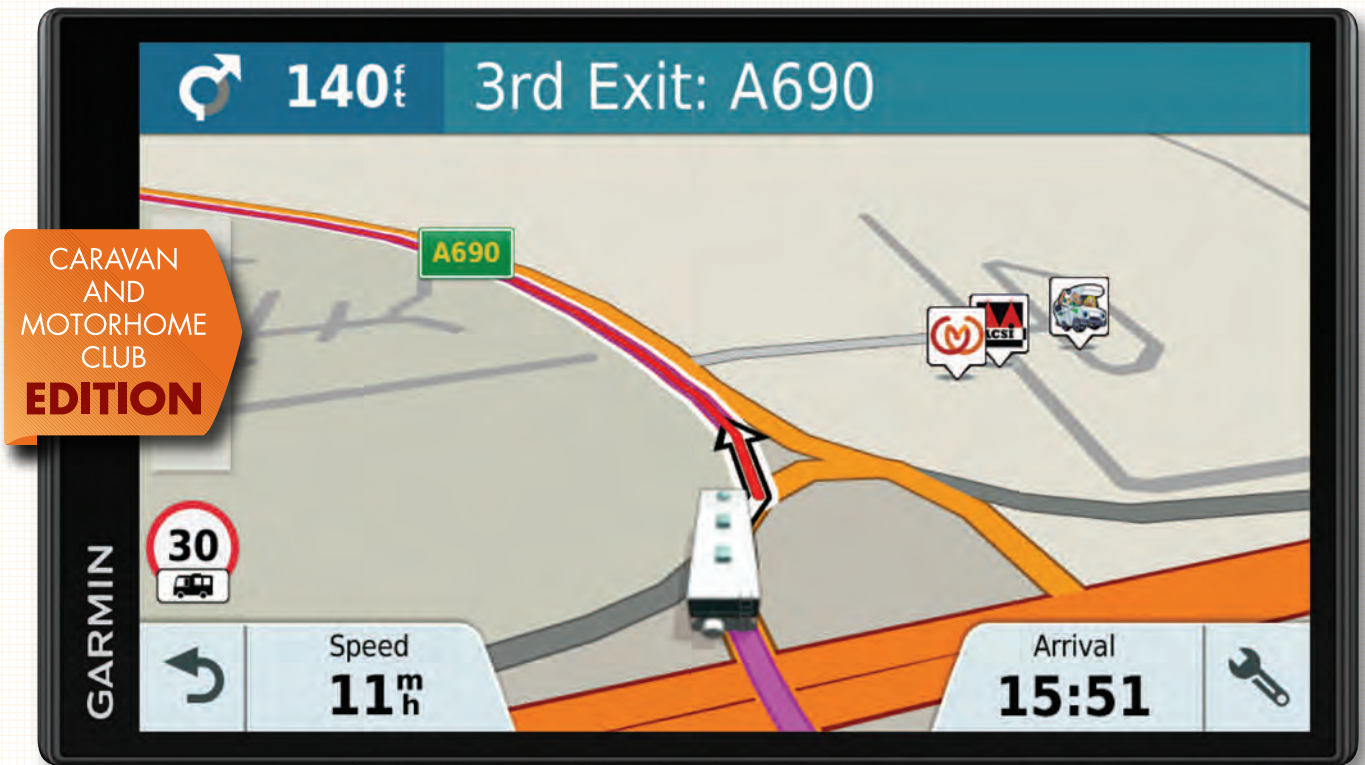

SINCE 1907

**CARAVAN AND  
MOTORHOME CLUB**

Powered by

# TOURERONE

Satellite Navigation for Caravans and Motorhomes

SINCE 1907

CARAVAN AND  
MOTORHOME CLUB

The Avtex Tourer One is designed to simplify navigation with motorhomes and caravans. It comes preloaded with detailed maps of 45 European countries, including information on road restrictions, such as bridge heights. Just enter the specification of your motorhome or caravan, then the Tourer One will use your vehicle profile to find the most efficient route across the UK and Europe. Your route will be determined based on the height, weight, length and width of your vehicle.