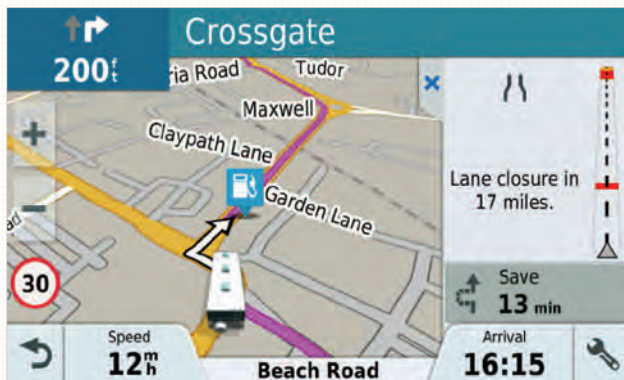

Traffic reports