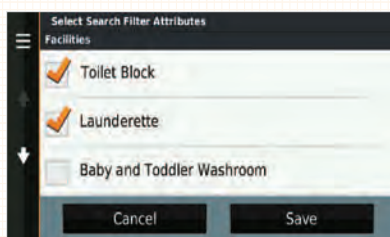

Filter sites by amenities