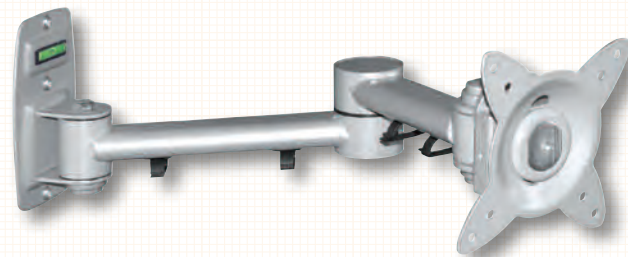

SPECIFICATION

- Max support: 15kg
- Screen size: 10" – 24" (25.5cm – 70cm)
- Quick release feature
- Tilt: 15° up / down
- Swivel: 180°
- Pivot: 360°
- VESA Compatible: 70/100mm
- Extension: 3.78" – 17.95" (96 – 456mm)
- Integrated spirit level
- Cable management system
- In silver